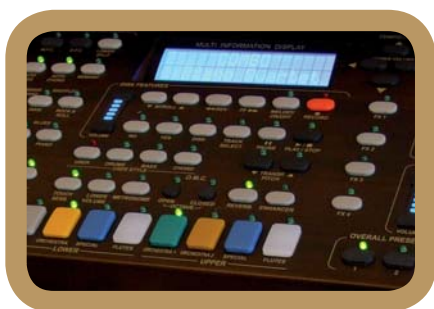

Out Of This World Sounds

The Compact Theatre Experience

- **New** Blackpool Style Theatre Organ Sounds
- **New** Studio sampled Piano, Strings, Guitars, Brass, Woodwind, etc. providing ultra realistic voicing
- **New** Improved 5 channel SCS speaker system with NEW sub bass enhancement for the ultimate 'live' sound
- **New** Contemporary style Oak grained real wood veneer cabinet. Ultra compact size to fit into the smallest of locations
- **New** Dark wood grain effect control panel with high definition gold lettering

Whether in the hands of a home enthusiast or professional player the Compact Theatre will not disappoint.

Orla's legendary ease of use coupled with a wealth of stunning new sounds delivers the ultimate playing experience.

Orla Compact Theatre..... quite simply the finest organ for home players