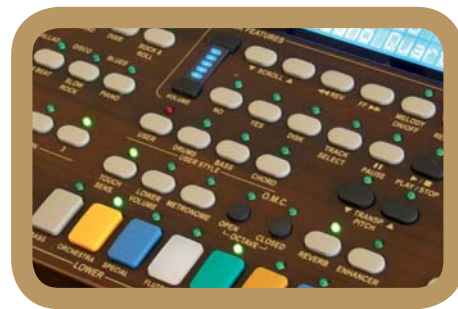

ORLA

THE SOUND OF ITALY

Compact Theatre

Out Of This World Sounds

ORLA
THE SOUND OF ITALY

Compact Theatre

Orla GT Series – 8 years of Inspiration

The Compact Theatre takes its place as the new flagship of the Orla Compact Contemporary range. It represents the culmination of eight years development of the Orla GT series and like its predecessors it is destined to become a firm favourite.

The contemporary style real wood veneer cabinet and brand new 5 channel amplification system perfectly complement the vast array of new high definition voices including the stunning new Blackpool type Theatre Organ voices.

The new contrasting dark wood effect control panel provides the perfect backdrop for the high definition gold lettering and colour coded buttons.

Above all the ease of use for which the GT series has gained considerable reputation remains one of the most important features of this truly remarkable instrument.